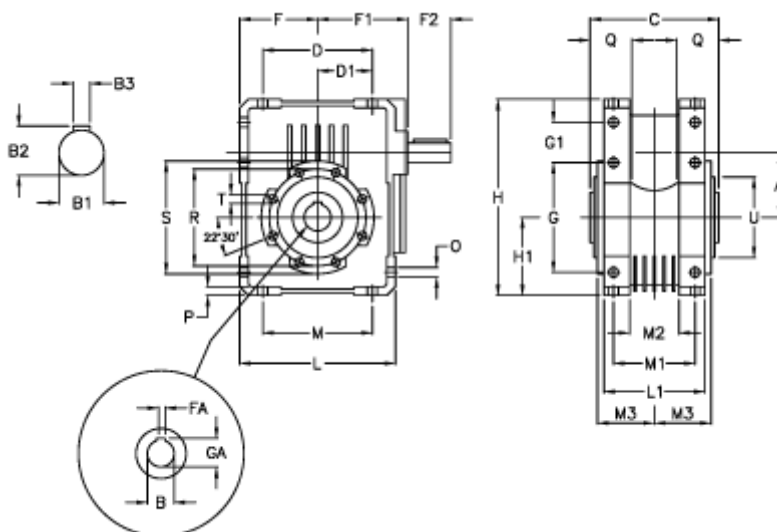

Article number: 3922086015700

Description: Worm gear with solid input shaft
W 86U-15-HS unassembled

Measures

A = 86.90	Description = W 86U-xx-HS	H = 245.5	O = 11.5
B = 35	F = 100.0	H1 = 100.0	P = 11
B1 = 25	F1 = 142.5	L = 200	Q = 45
B2 = 28.0	F2 = 50	L1 = 125	R = 130
B3 = 8	FA = 10	M = 144	S = 150
C = 140	G = 144	M1 = 101	T = M10x18
D = 144.0	G1 = 45.5	M2 = 57	U = 110
D1 = 72.0	GA = 38.3	M3 = 64.5	